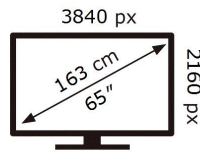

ENERGY

SAMSUNG

QE65QN90AAT

102 kWh/1000h

ABCDEF **G**

260 kWh/1000h

2019/2013